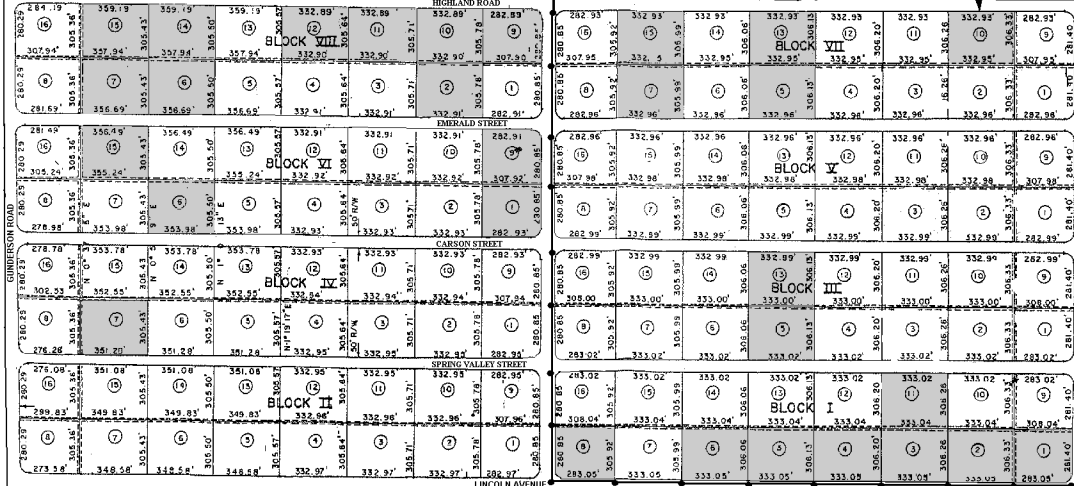

One Acre Lots for Sale
(Outlined in Bold)

LINCOLN ESTATES

Rachel, Nevada

June, 2006

Unit #2:
1.1 Acre Lots

Shaded Lots are Sold

Unit #1:
2.5 Acre Lots